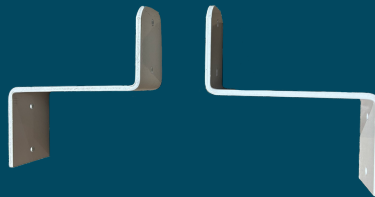

The **AVMOTBM V3** over-the-board mount by AVMounts USA is compatible with TVs, interactive flat panels (IFP), digital signage, and interactive whiteboards.

Checks all the Boxes

- ✓ Compact shipping design
- ✓ Universal fit
- ✓ Fast and simple assembly
- ✓ Safe and easy transport
- ✓ White powder coat finish
- ✓ Large quantity readily available
- ✓ Independently tested
- ✓ Designed and built by installation experts
- ✓ Supply chain safe
- ✓ Parts manufactured and sourced in the USA

AVM42EXT

Longer rails utilized to extend to a total of 84 inches tall.

AVMZB6600

Six-inch Z-Bracket to allow more clearance from the wall. (Standard has four inches of clearance)

AVMST02

Stabilizers utilized to remove any movement.

Dimensions	67.75 x 3 x 4 inches
Shipping dimensions	30 x 4 x 4 inches
Weight	18.8 lbs
Weight rating	400 lbs of static load
Typical screen size	42 - 98 inches
Chalk tray depth	4 inches
Clearance	58 inch - existing boards