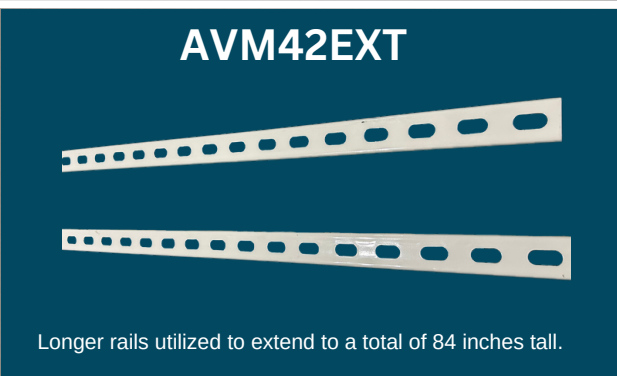

The **AVMOTBM V3** over-the-board mount by AVMounts USA is compatible with TVs, interactive flat panels (IFP), digital signage, and interactive whiteboards.

✓ Checks all the Boxes

- ✓ Compact shipping design
- ✓ Universal fit
- ✓ Fast and simple assembly
- ✓ Safe and easy transport
- ✓ White powder coat finish
- ✓ Large quantity readily available
- ✓ Independently tested
- ✓ Designed and built by installation experts
- ✓ Supply chain safe
- ✓ Parts manufactured and sourced in the USA

Dimensions	67.75 x 3 x 4 inches
Shipping dimensions	30 x 4 x 4 inches
Weight	18.8 lbs
Weight rating	400 lbs of static load
Typical screen size	42 - 98 inches
Chalk tray depth	4 inches
Clearance	58 inch - existing boards