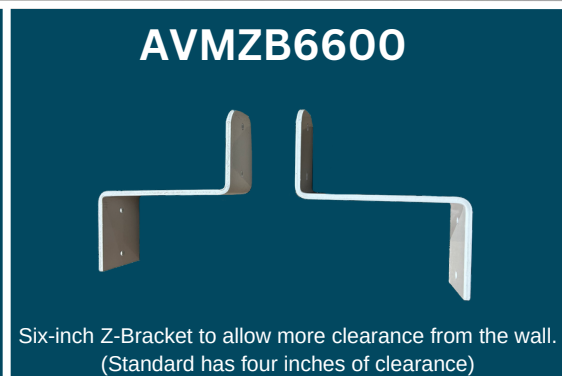

The **AVMOTBM V3** over-the-board mount by AVMounts USA is compatible with TVs, interactive flat panels (IFP), digital signage, and interactive whiteboards.

✓ Checks all the Boxes

- ✓ Compact shipping design
- ✓ Universal fit
- ✓ Fast and simple assembly
- ✓ Safe and easy transport
- ✓ White powder coat finish
- ✓ Large quantity readily available
- ✓ Independently tested
- ✓ Designed and built by installation experts
- ✓ Supply chain safe
- ✓ Parts manufactured and sourced in the USA

Dimensions	67.75 x 3 x 4 inches
Shipping dimensions	30 x 4 x 4 inches
Weight	18.8 lbs
Weight rating	400 lbs of static load
Typical screen size	42 - 98 inches
Chalk tray depth	4 inches
Clearance	58 inch - existing boards